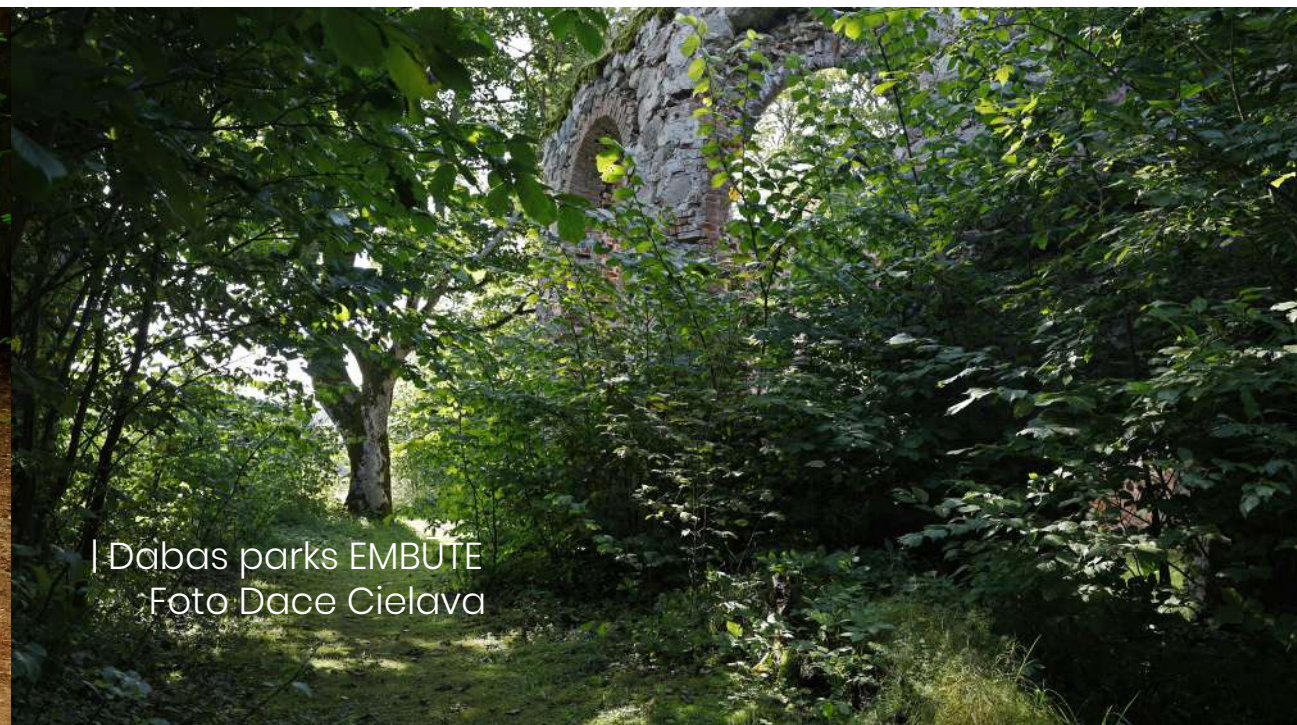

| Dabas parks EMBŪTE
Foto Dace Cielava

Dace
Cielava

Embūte, dabas parks, 25.08.2024.